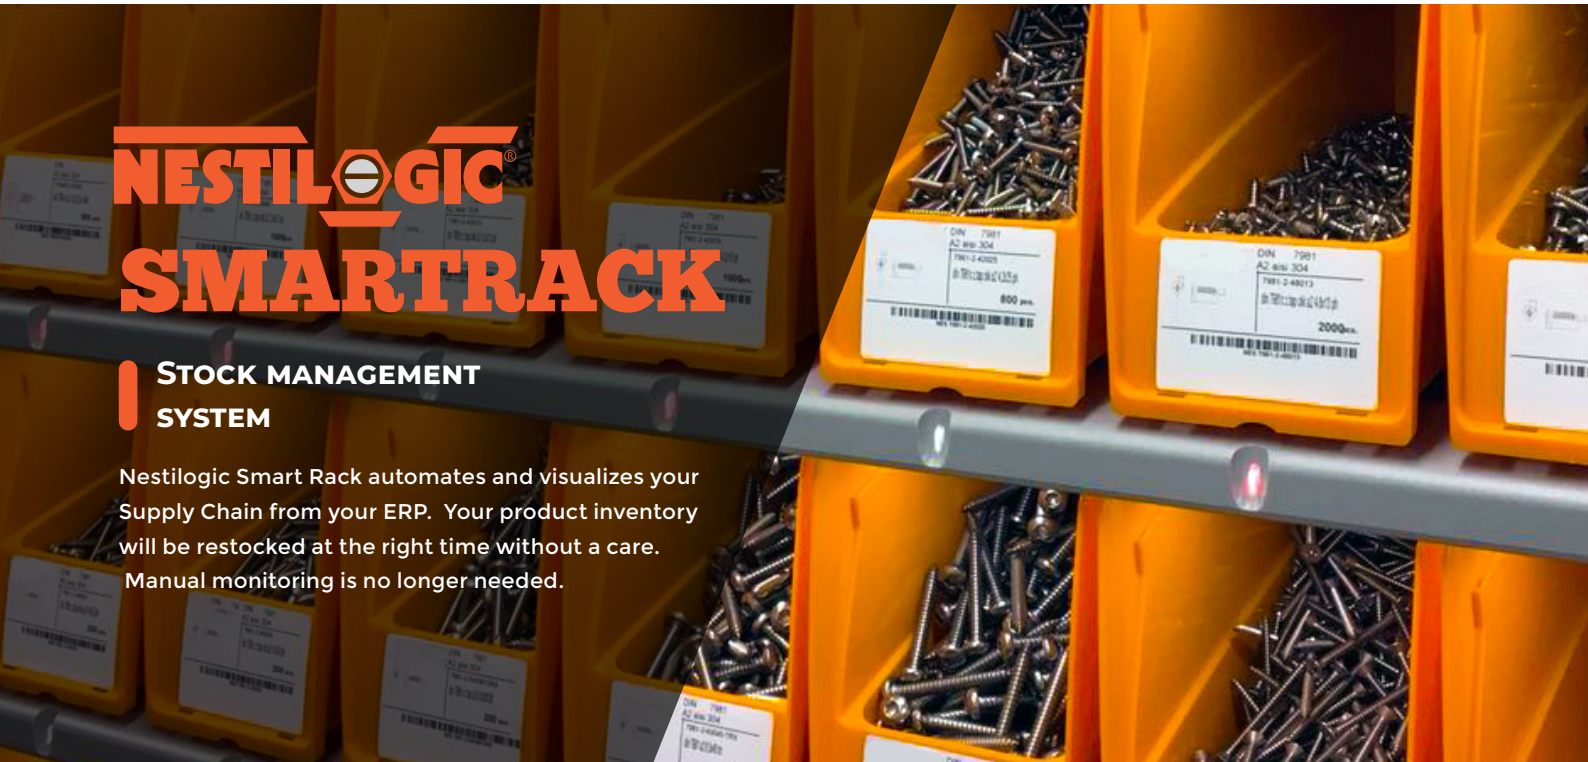

We fit perfectly!

NESTILOGIC[®] SMARTTRACK

STOCK MANAGEMENT SYSTEM

Nestilogic Smart Rack automates and visualizes your Supply Chain from your ERP. Your product inventory will be restocked at the right time without a care. Manual monitoring is no longer needed.

Auto monitoring
Proactive restock

Each bin detects restock automatically and sends real-time replenishment alerts

Visualising Supply Chain
Business Intelligence

View real-time information and changes in usage patterns, consumption trends and productivity

Simple installation
Quick set-up

Set up in 1 day in only three simple steps

Nestilogic Smart Rack gives you the ability to manage your product inventory in real time 24/7. Your bins will be restocked with the right inventory: out-of-stocks and expedited orders will no longer happen. After installation, the racks will automatically contact our monitoring system via the Internet. Ready for use.

NESTILOGIC[®]

TWO BOX
Two cartons/pallets with packages; inventory control via scanner and web portal

TWO BIN
Two bins with loosened products; inventory control via scanner and web portal

SMARTTRACK
Bins automatically indicate when they need to be restocked